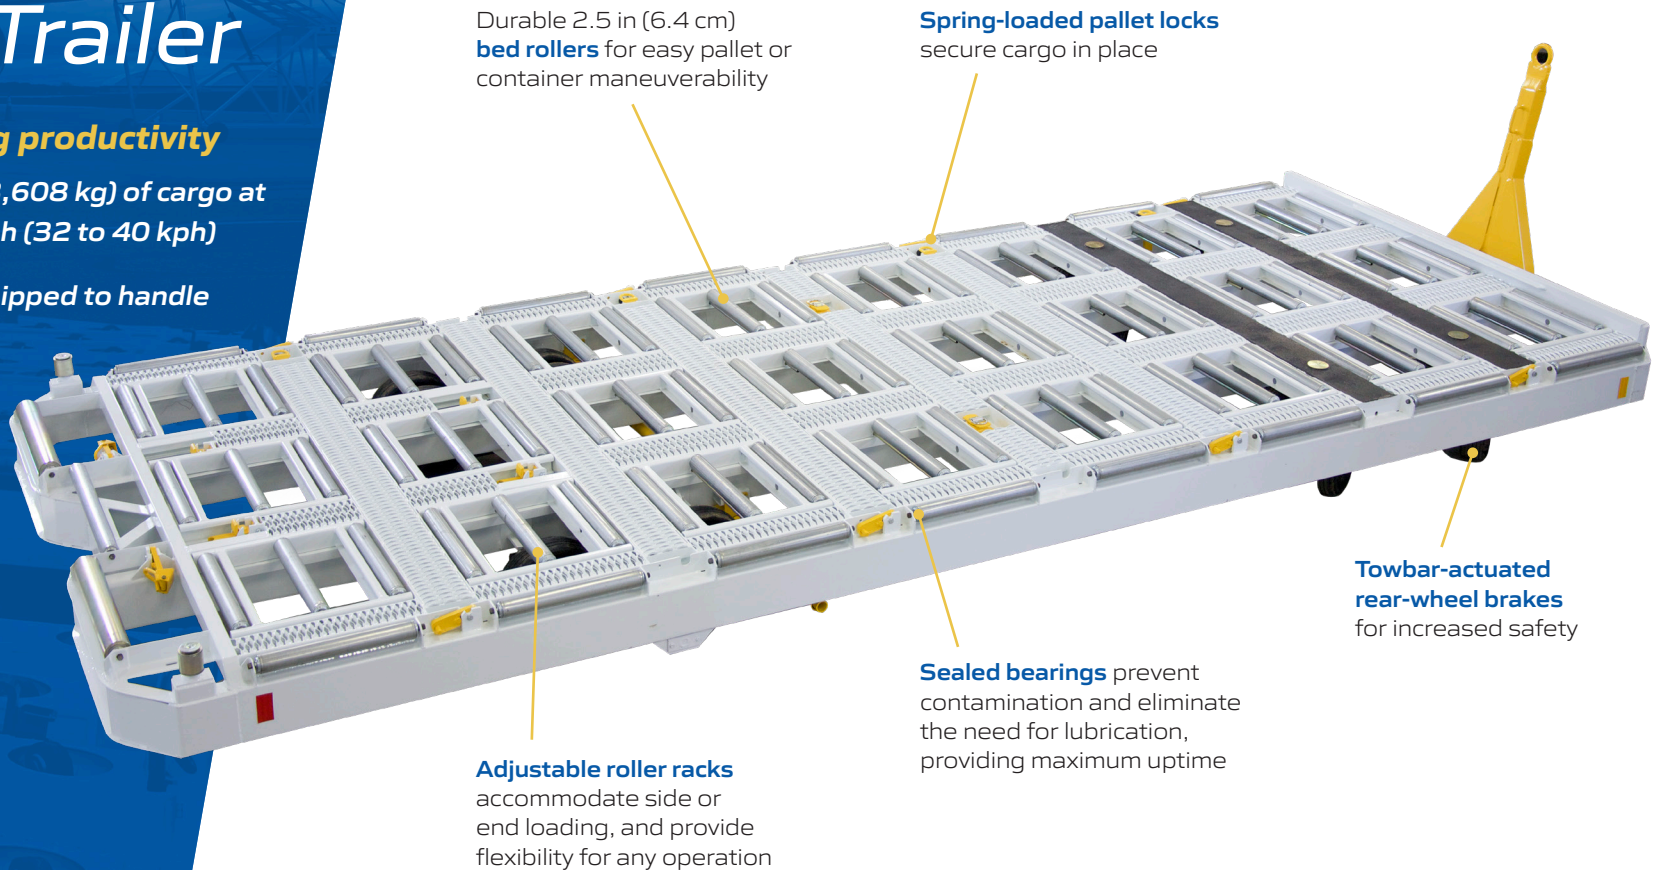

20-Foot Cargo Trailer

Maximize hauling productivity

Move 30,000 lbs (13,608 kg) of cargo at speeds of 20 - 25 mph (32 to 40 kph)

A versatile trailer equipped to handle both 96 in (244 cm) and 88 in (224 cm) cargo pallets, as well as one 239 in (607 cm) container or two 125 in (318 cm) containers.

Durable 2.5 in (6.4 cm) **bed rollers** for easy pallet or container maneuverability

Spring-loaded pallet locks secure cargo in place

Adjustable roller racks accommodate side or end loading, and provide flexibility for any operation

Sealed bearings prevent contamination and eliminate the need for lubrication, providing maximum uptime

Towbar-actuated rear-wheel brakes for increased safety

Options

- **Hot-dip galvanizing** provides additional corrosion resistance

CARTS
LOADERS
DOLLIES
STAIRS
RACKS
DECKS

SPECIFICATIONS

Capacity	30,000 lbs (13,608 kg)
Weight	5,720 lbs (2,595 kg)
Length / Width	273 in (696 cm) / 104.5 in (265.4 cm)
Track Width	88 in (223.5 cm)
Hubs	1.5 in or 1.38 in (3.8 cm or 3.5 cm) diameters with sealed Timken bearings
Rear Hitch	Spring-loaded or E-type standard, other types available
Brakes	Towbar-actuated rear-wheel brakes
Tires	Solid size: 4 x 8 in (10.2 x 20.3 cm) / 16 in (40.6 cm) diameter
Bed Rollers / Casters	2.5 in (6.4 cm) diameter rollers, 11-gauge with sealed bearings and 11/16 in (1.75 cm) hex shaft Rear end only lead-edge rollers: 3.5 in (8.89 cm) diameter with sealed bearings and 11/16 in (1.75 cm) hex shaft
Running Gear	Tandem dual-wheeled, spring-cushioned swivel casters in front, dual-wheeled rigid casters in rear
Steering	Front swivel casters steering
Container Stops	Manual, spring-loaded, detented