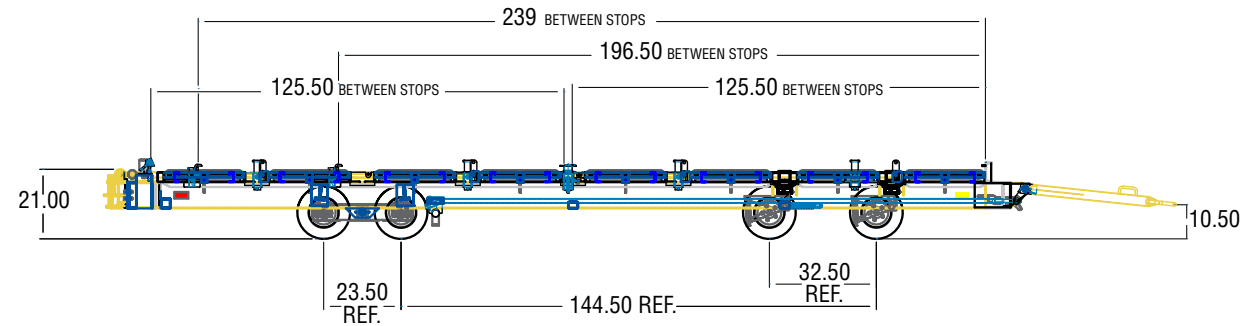

20-Foot Cargo Trailer

Maximize hauling productivity

Move 30,000 lbs (13,608 kg) of cargo at speeds of 20 - 25 mph (32 to 40 kph)

A versatile trailer equipped to handle both 96 in (244 cm) and 88 in (224 cm) cargo pallets, as well as one 239 in (607 cm) container or two 125 in (318 cm) containers.

Durable 2.5 in (6.4 cm) **bed rollers** for easy pallet or container maneuverability

Spring-loaded pallet locks secure cargo in place

Adjustable roller racks accommodate side or end loading, and provide flexibility for any operation

CARTS
LOADERS
DOLLIES
STAIRS
RACKS
DECKS

SPECIFICATIONS

Capacity	30,000 lbs (13,608 kg)
Weight	5,720 lbs (2,595 kg)
Length / Width	273 in (696 cm) / 104.5 in (265.4 cm)
Track Width	88 in (223.5 cm)
Hubs	1.5 in or 1.38 in (3.8 cm or 3.5 cm) diameters with sealed Timken bearings
Rear Hitch	Spring-loaded or E-type standard, other types available
Brakes	Towbar-actuated rear-wheel brakes
Tires	Solid size: 4 x 8 in (10.2 x 20.3 cm) / 16 in (40.6 cm) diameter
Bed Rollers / Casters	2.5 in (6.4 cm) diameter rollers, 11-gauge with sealed bearings and 11/16 in (1.75 cm) hex shaft Rear end only lead-edge rollers: 3.5 in (8.89 cm) diameter with sealed bearings and 11/16 in (1.75 cm) hex shaft
Running Gear	Tandem dual-wheeled, spring-cushioned swivel casters in front, dual-wheeled rigid casters in rear
Steering	Front swivel casters steering
Container Stops	Manual, spring-loaded, detented