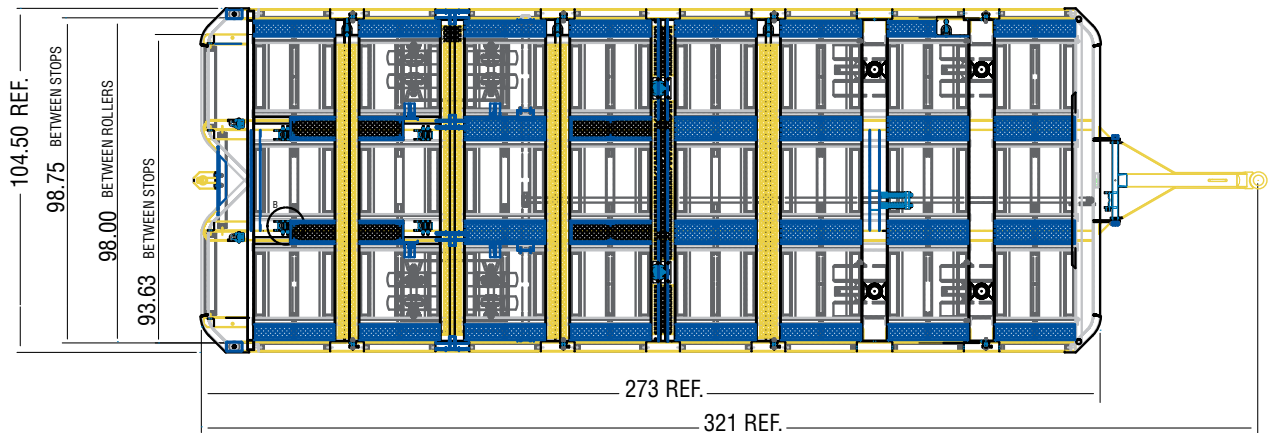

20-Foot Cargo Trailer

Maximize hauling productivity

Move 30,000 lbs (13,608 kg) of cargo at speeds of 20 - 25 mph (32 to 40 kph)

A versatile trailer equipped to handle both 96 in (244 cm) and 88 in (224 cm) cargo pallets, as well as one 239 in (607 cm) container or two 125 in (318 cm) containers.

Durable 2.5 in (6.4 cm) **bed rollers** for easy pallet or container maneuverability

Spring-loaded pallet locks secure cargo in place

Adjustable roller racks accommodate side or end loading, and provide flexibility for any operation

CARTS
LOADERS
DOLLIES
STAIRS
RACKS
DECKS

SPECIFICATIONS

Capacity	30,000 lbs (13,608 kg)
Weight	5,720 lbs (2,595 kg)
Length / Width	273 in (696 cm) / 104.5 in (265.4 cm)
Track Width	88 in (223.5 cm)
Hubs	1.5 in or 1.38 in (3.8 cm or 3.5 cm) diameters with sealed Timken bearings
Rear Hitch	Spring-loaded or E-type standard, other types available
Brakes	Towbar-actuated rear-wheel brakes
Tires	Solid size: 4 x 8 in (10.2 x 20.3 cm) / 16 in (40.6 cm) diameter
Bed Rollers / Casters	2.5 in (6.4 cm) diameter rollers, 11-gauge with sealed bearings and 11/16 in (1.75 cm) hex shaft Rear end only lead-edge rollers: 3.5 in (8.89 cm) diameter with sealed bearings and 11/16 in (1.75 cm) hex shaft
Running Gear	Tandem dual-wheeled, spring-cushioned swivel casters in front, dual-wheeled rigid casters in rear
Steering	Front swivel casters steering
Container Stops	Manual, spring-loaded, detented