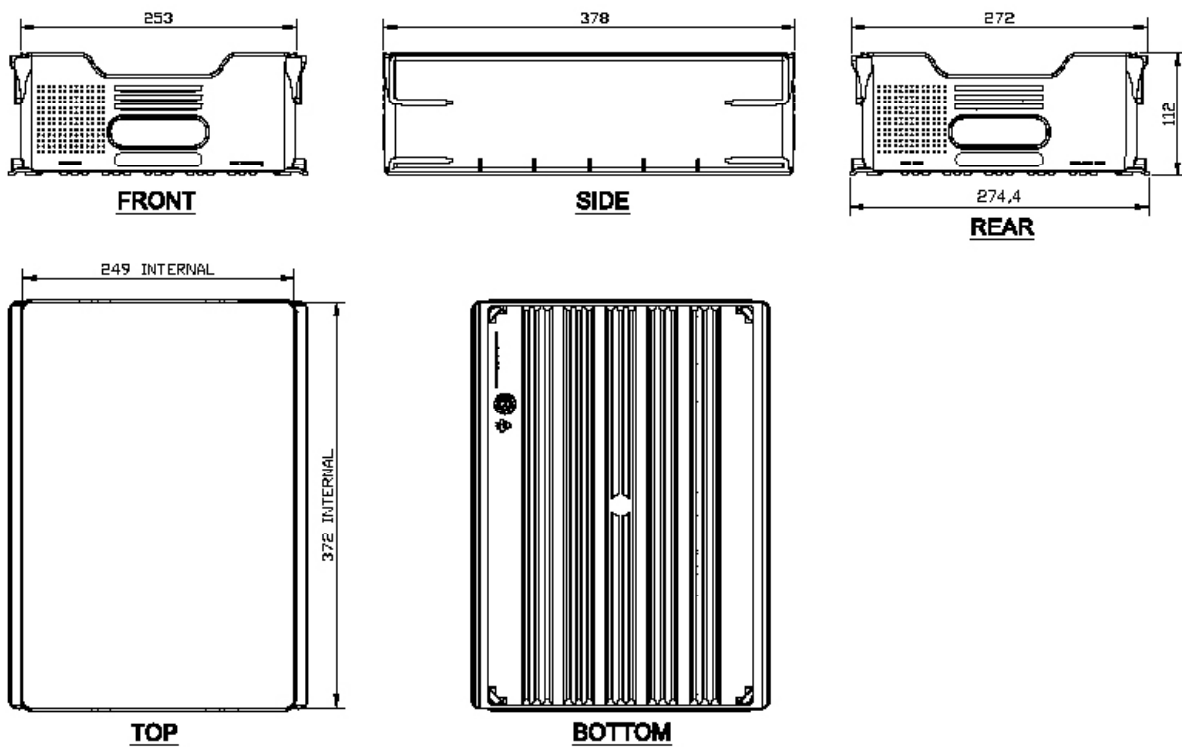

ATLAS standard superlight single runner drawer

Features:

- weighs only 0.54 kg - save up to 4.00 kg per full size trolley
- anti-catching feature on the underside of the drawer
- interstackable with most ATLAS standard drawers in the market
- ultra lightweight translucent polypropylene structure
- alternative colours are subject to minimum order quantities (option)
- can be printed with name and logo (option)
- clips for additional branding or RFID (option)

aluflite Superlight single runner drawer

Registered design

Superlight single runner polypropylene drawer - Part number DW2030-110

Attributes:

Lightweight construction

Designed for strength and durability

Engineered to the highest standards