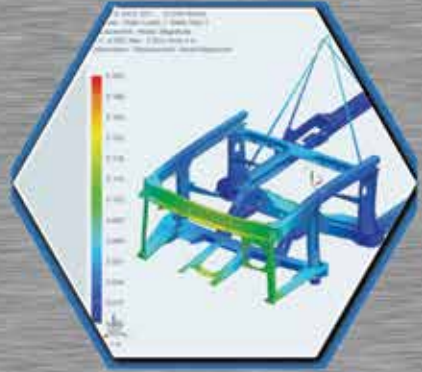

RANGERTM

**JBT Reliability, Performance and Resale Value
at a Competitive Price**

RANGER™

LIGHTER & FASTER

- Optimized for reduced overall weight (13T)
- Top Speed of 24 km/h (15 mph)
- Suspension on front axles and optional suspension on bogey wheels, to reduce impact from rough ramps
- Small footprint and tightest turn radius

INCREASED EFFICIENCY

- Precise control of load
- Proven HeliRoll™ convey system allows easy multi-directional convey
- Straight roller and HeliRoll deck layouts available to suit specific operations

EASE OF OPERATION

- Robust and easy to grip joystick
- Optional hand throttle and driver gauges
- Integrated APD controls
- Convenient and familiar control layout

INCREASED VALUE

- Essential functionality standard
- Standard built-in features that can be configured by the customer
- Fully compliant with latest CE regulations
- Designed using the most technologically advanced Engineering tools and practices